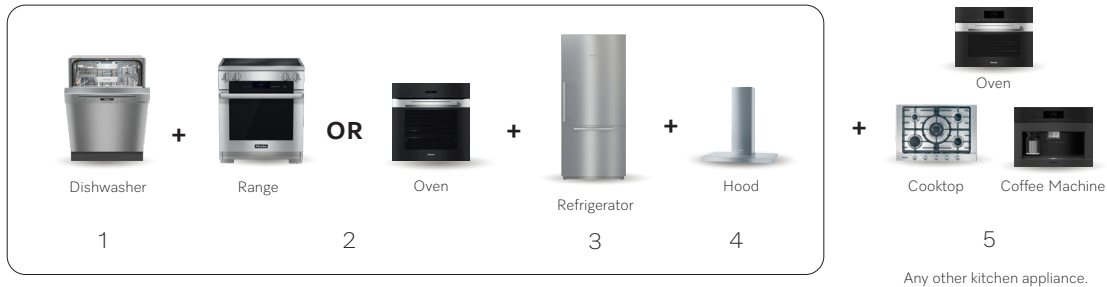

Total Cash Back: **\$2,059.60**

Discover more on [Mieleusa.com](https://www.mieleusa.com)

Consumer offer: 3/1/24–12/31/24
Delivery: 3/1/24–6/30/2025
Redemption: 3/1/24–8/30/25

Products: All current ranges, dishwashers, refrigerators, convectional ovens, speed ovens, DGC, cooktops, hoods, coffee systems. Professional appliances are not part of this promotion.

Elevate your kitchen.

Bundle and Save up to \$7,500* with our Kitchen Package Offers

BUNDLE 3: SAVE 15% (5-piece package to qualify)

Examples of Bundle 3 (5 or more pieces):

Model	Description	UMRP	Cash back at 15%
G7566SCVISF	AutoDos PocketHandle SS Dishwasher	\$2,749.00	\$412.35
HR1956-3DFGD	30" M-Touch S Wall Oven	\$17,599.00	\$2,639.85
DAR1250	48" Range Hood (would need to add DRIBXXL Blower)	\$2,599.00	\$389.85
K2802SF	30" SS All Fridge Right Hinged	\$9,449.00	\$1,417.35
F2812SF	30" SS All Freezer Left Hinged	\$10,099.00	\$1,514.85